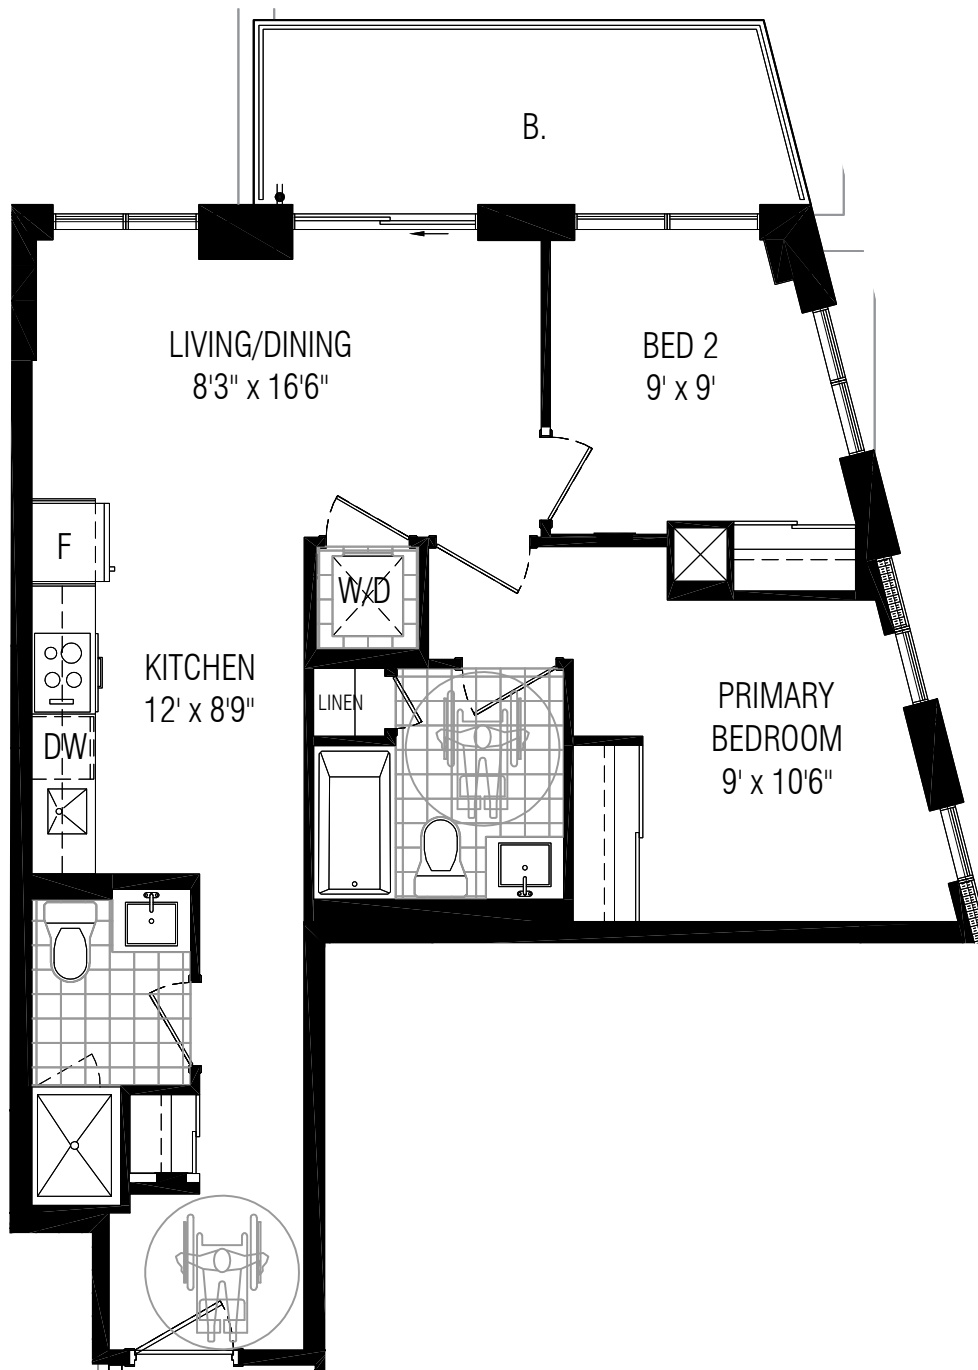

JOHNSTON

885 S.F. TOTAL

2 BEDROOM

785 S.F. INDOOR

100 S.F. BALCONY

4TH-7TH FLOOR

C O N D O

260