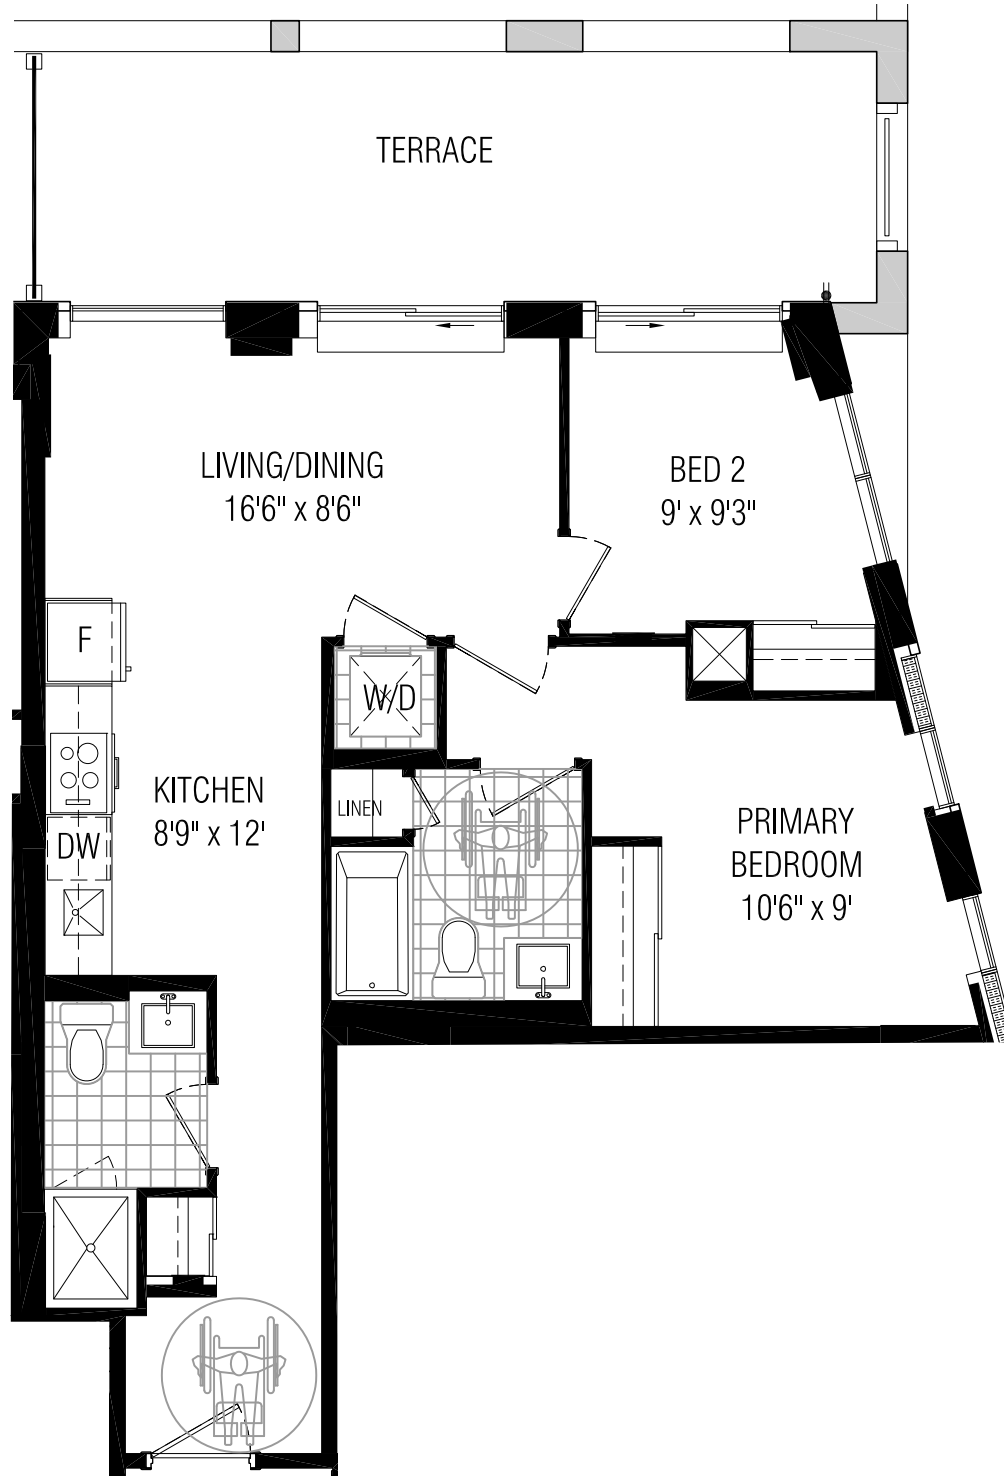

ABELL

1035 S.F. TOTAL

2 BEDROOM

785 S.F. INDOOR

250 S.F. TERRACE

2ND FLOOR

CONDO
260