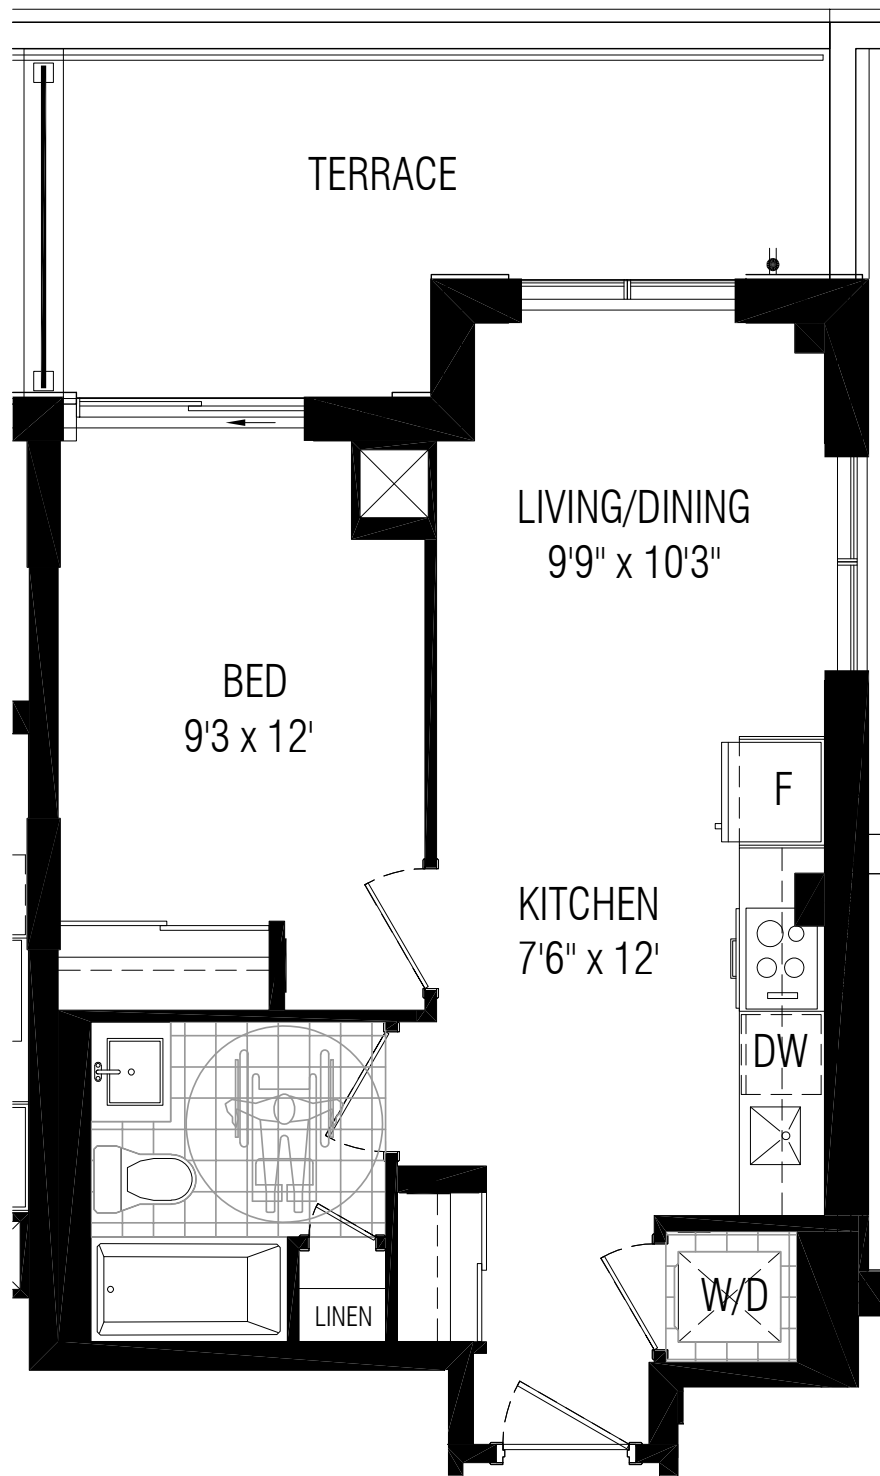

# ARDEN

705 S.F. TOTAL

1 BEDROOM

545 S.F. INDOOR

160 S.F. TERRACE

2ND FLOOR

CONDO  
260