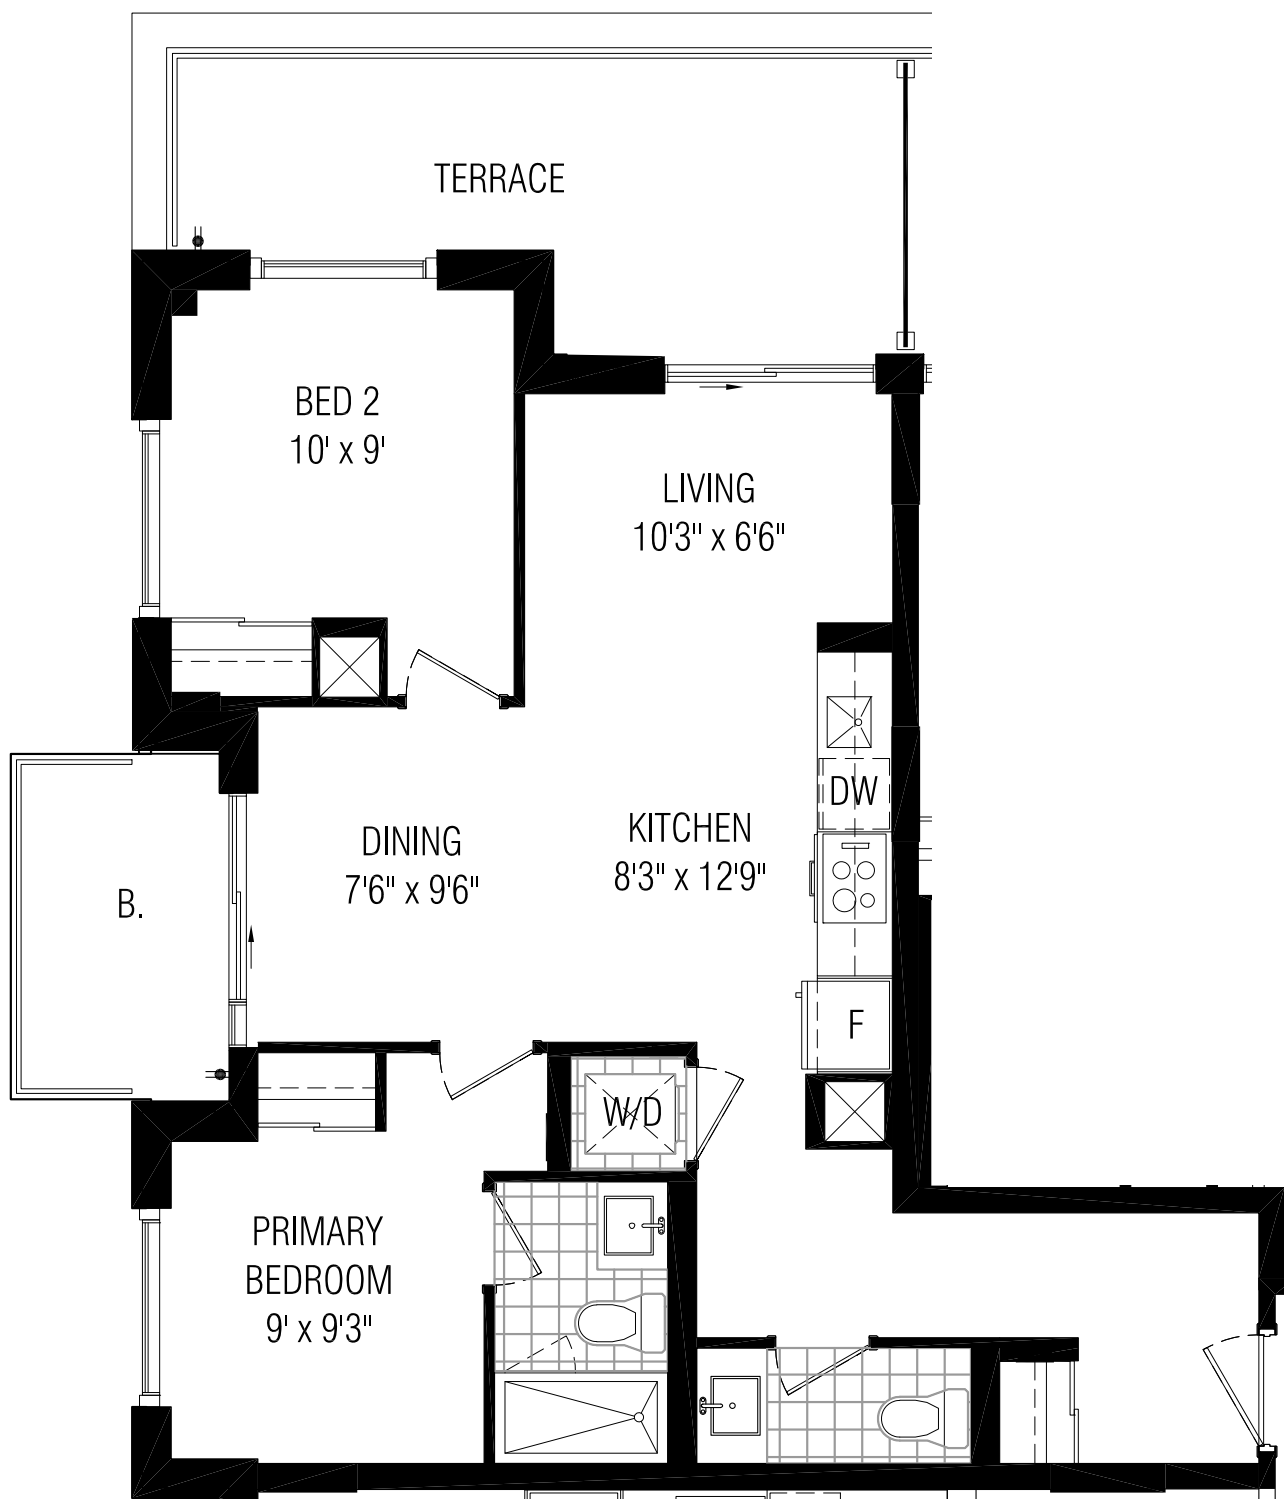

BOYD

1030 S.F. TOTAL

2 BEDROOM

795 S.F. INDOOR

175 S.F. TERRACE • BALCONY 60 S.F.

2ND FLOOR

CONDO
260