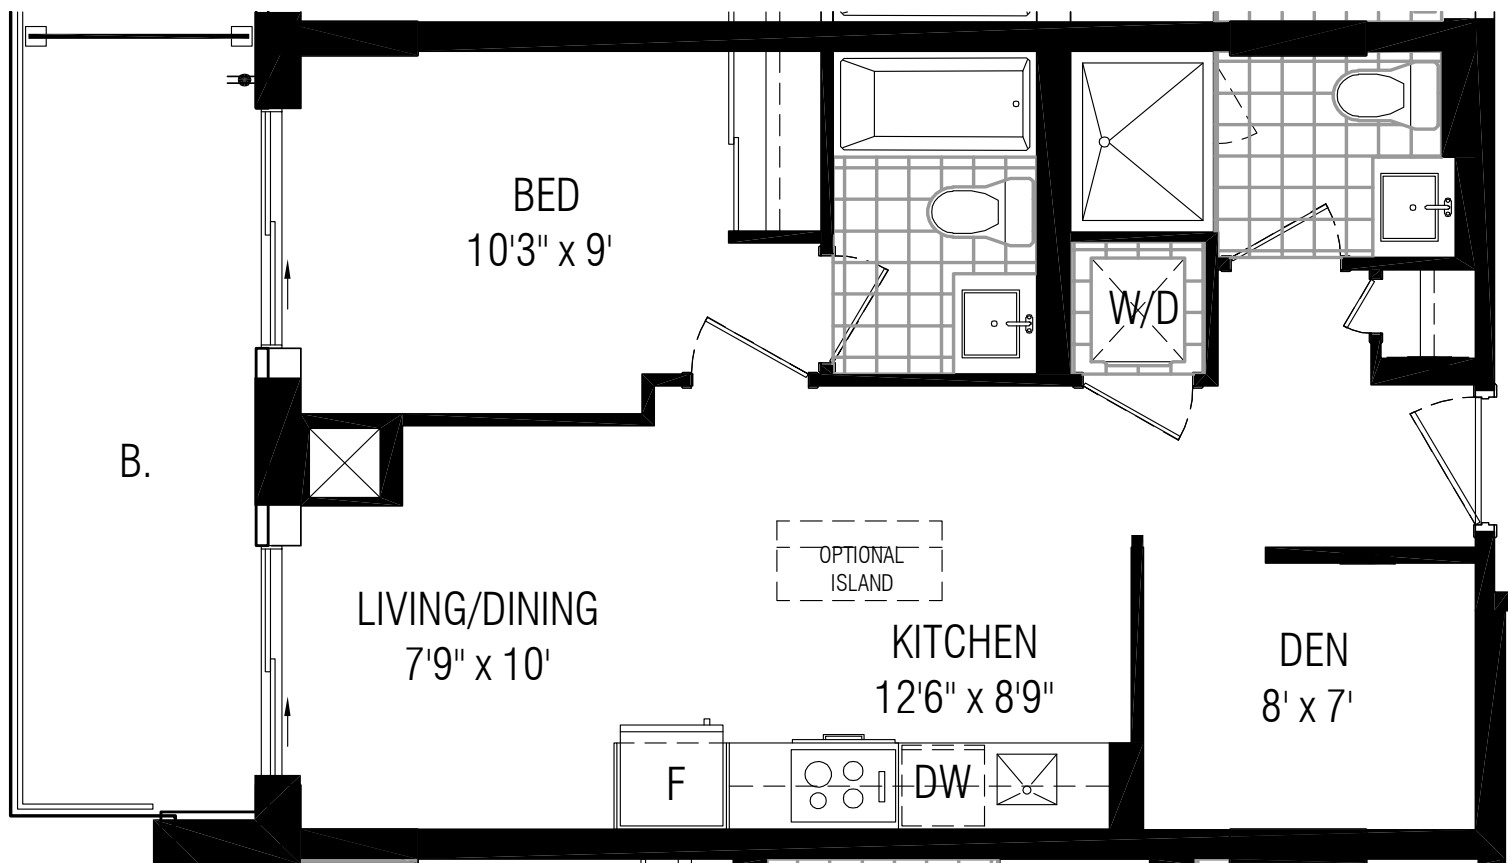

KORTRIGHT

715 S.F. TOTAL

1 BEDROOM + DEN

600 S.F. INDOOR

115 S.F. BALCONY

2ND FLOOR

3RD FLOOR

4TH-7TH FLOOR

C O N D O

260